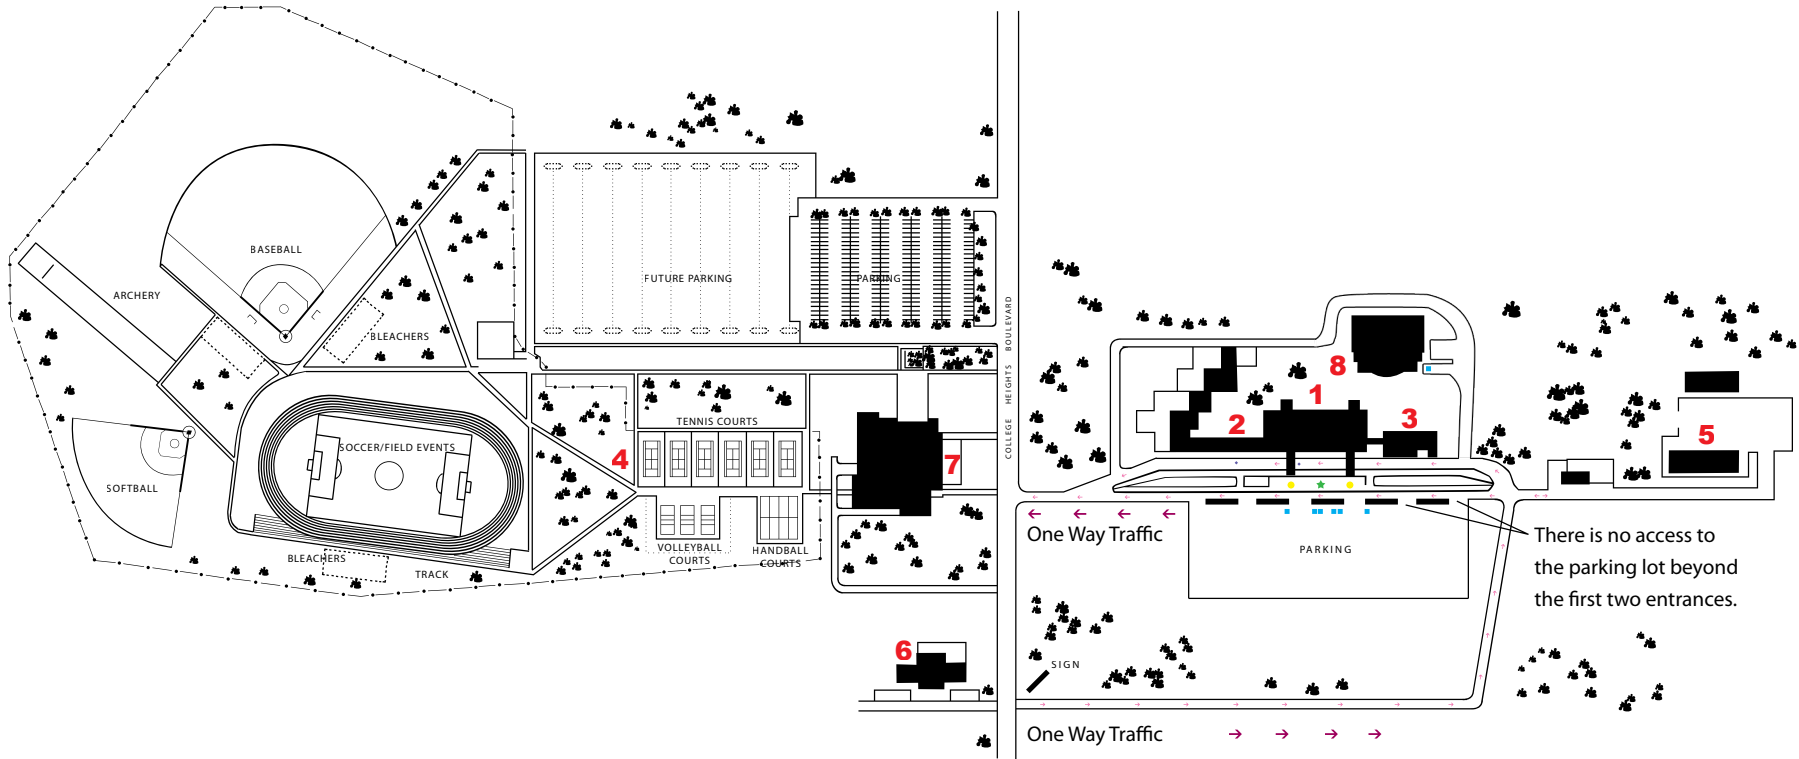

CERRO COSO COMMUNITY COLLEGE  
**Indian Wells Valley Campus**  
**Site Map**

- MAIN BUILDING ..... 1
- WEST CLASSROOM WING ..... 2
- EAST CLASSROOM WING ..... 3
- TENNIS COURTS ..... 4

- MAINTENANCE COMPLEX ..... 5
- CHILD CARE CENTER ..... 6
- PHYSICAL EDUCATION CENTER ..... 7
- LEARNING RESOURCE CENTER ..... 8

- ACCESS RAMP
- HANDICAPPED ACCESS
- HANDICAPPED PARKING
- RIDGECREST AREA TRANSIT BUS STOP