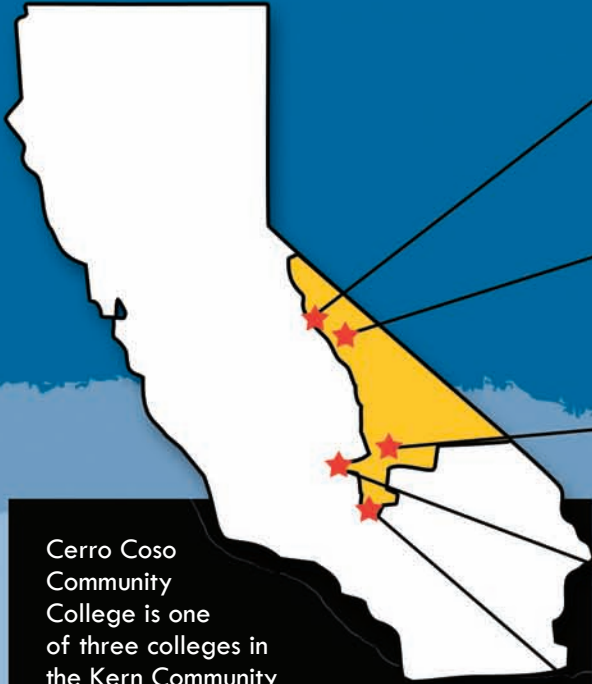

## ABOUT CERRO COSO COMMUNITY COLLEGE

Cerro Coso Community College is one of three colleges in the Kern Community College District. The College is charged with the responsibility of providing educational opportunities for the widely separated desert, mountain, and valley communities within a sweeping 18,000 mile, four county, region of eastern California.

Cerro Coso's service area includes a population base of just over 85,000 individuals. The College officially opened in the fall of 1973, and within the year began expanding its service area to include the present region.

## KERN RIVER VALLEY CAMPUS

The Kern River Valley Campus serves the communities of the Kern River Valley from its campus at the Kern Valley Plaza in Lake Isabella. Students in Lake Isabella, Wofford Heights, Kernville, Mt. Mesa, South Lake, and Onyx can find easy access to the campus via public and private